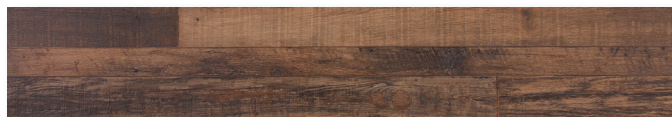

TECHNICAL DATA

Thickness	6 mm
Wear Layer	20 Mil
SPC Core	4.5 mm
IXPE	1.5 mm
Finish	Matte
Water Proof	Yes
Drop' n 'Click	Yes

LEAD TIME

In Stock/Quick Ship

SIZE

7"x48"

Wayne Tile
Company

Hazel | 7"x48"

COLOR & SIZE

Cotto

Crema

Hazel

Silver

Matching Moldings Available:

Stairnose

T-Molding